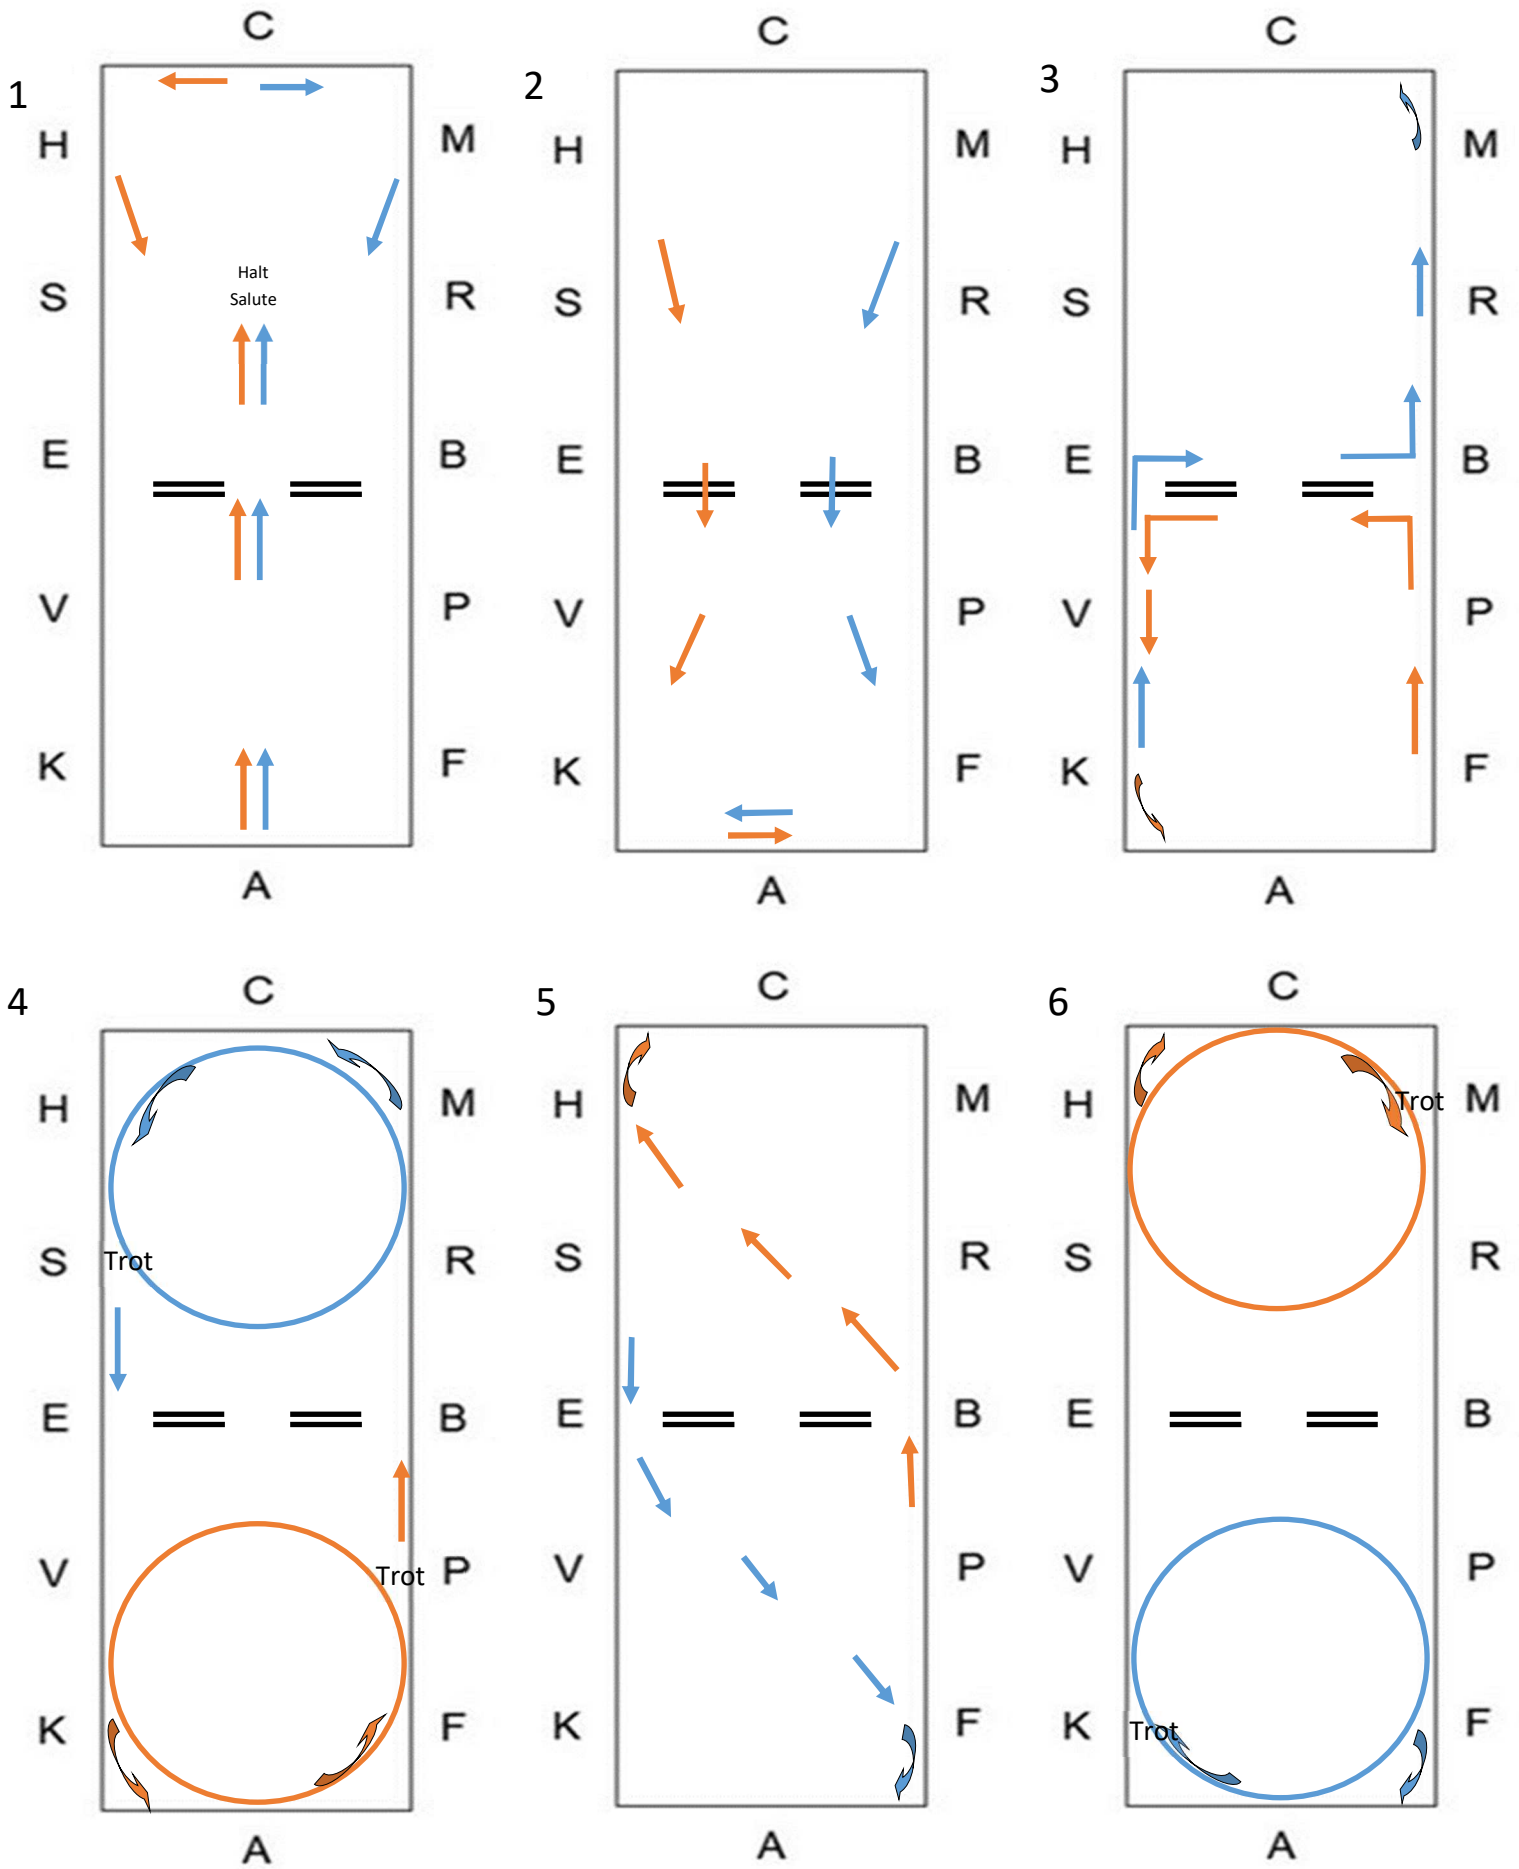

NITE
Trial Event
Pairs Prix Caprilli

1	A I C	Enter at Working Trot side by side Halt and Salute, Proceed at Working Trot Rider One Track Left, Rider Two Track Right	
2	HK MF A	R1 Loop to inside track and Jump R2 Loop to inside track and Jump Pass Left shoulder to Left shoulder	
3	Before B After E	R1 Turn Left Turn Left R2 Turn Right Turn Left	
4	Between K&A Between M&C A C	R1 Canter R2 Canter R1 Canter left 20 m R2 Canter left 20 m	
5	P S BH EF	R1 Trot R2 Trot R1 Incline across arena to H R2 Incline across arena to F	
6	Between H&C Between F&A C A	R1 Canter R2 Canter R1 Canter Right 20m R2 Canter Right 20m	
7	M K MF KH	R1 Trot R2 Trot R1 Loop to inside track and Jump R2 Loop to inside track and Jump	
8	V R E B M H	R1 Walk R2 Walk R1 Turn Right, B Turn Left and Free walk on long rein to M R2 Turn Right, E Turn Right and Free walk on long rein to H R1 Medium Walk R2 Medium Walk	
9	C H M	Pass Left shoulder to Left shoulder R1 Trot around arena R2 Trot around arena	
10	Before A Before A	R1 Turn Left and Jump R2 Turn Right and Jump	
11	C	R1 Incline to outside Track after Jump to H R2 Incline to outside Track after Jump to M Pass Left shoulder to Left shoulder	
12	A G	Trot around arena to A Turn up Center line together Halt and Salute	
		Leave arena at A	

NITE 2022

Pairs Prix Caprilli Diagram

Trial Event

Rider 1 Orange

Rider 2 Blue

NITE 2022
Pairs Prix Caprilli Diagram
Trial Event